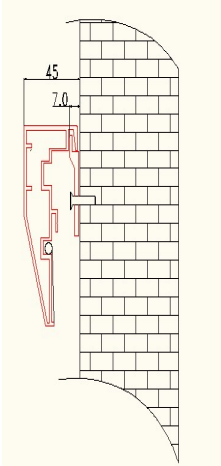

The listed measurements are for general reference only. Please contact Elite Screens to verify product design and dimensions before attempting to integrate its products with any structural or furniture modification. Although a manufacturer may offer product advice, it may be taken or disregarded at the integrator's discretion. Elite Screens will not be held responsible or be otherwise liable for faulty installations.

Note: Data Error be ±1"

Unit: mm