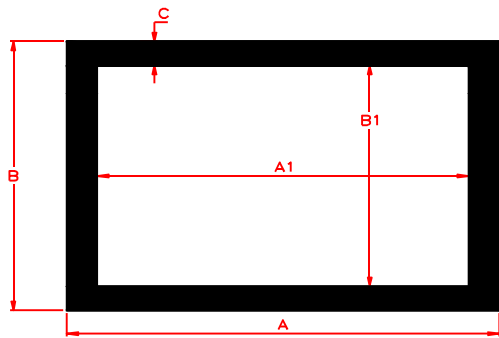

Peregrine HD 2 Dimensions Table

Unit: mm							
Model Number	Nominal Diagonal	Overall Length (A)	Viewable Width (A1)	Overall Height (B)	Viewable Height (B1)	Frame Width (C)	Frame Depth (D)
PGF100WH2	100"(16:9)	2394	2214	1425	1245	90	40
PGF106WH2	106"(16:9)	2530	2350	1500	1320	90	40
PGF110WH2	110"(16:9)	2620	2440	1555	1375	90	40
PGF120WH2	120"(16:9)	2840	2660	1675	1495	90	40
PGF135WH2	135"(16:9)	3170	2990	1860	1680	90	40
PGF150WH2	150"(16:9)	3500	3320	2048	1868	90	40
PGF165WH2	165"(16:9)	3832	3652	2235	2055	90	40
PGF180WH2	180"(16:9)	4166	3986	2420	2240	90	40
PGF200WH2	200"(16:9)	4610	4430	2670	2490	90	40
PGF96WH2-Wide	96"(2.35:1)	2424	2244	1135	955	90	40
PGF103WH2-Wide	103"(2.35:1)	2588	2408	1204	1024	90	40
PGF115WH2-Wide	115"(2.35:1)	2868	2688	1324	1144	90	40
PGF125WH2-Wide	125"(2.35:1)	3102	2922	1423	1243	90	40
PGF138WH2-Wide	138"(2.35:1)	3406	3226	1552	1372	90	40
PGF158WH2-Wide	158"(2.35:1)	3873	3693	1751	1571	90	40
PGF166WH2-Wide	166"(2.35:1)	4060	3880	1831	1651	90	40
PGF176WH2-Wide	176"(2.35:1)	4294	4114	1930	1750	90	40

The listed measurements are for general reference only. Please contact Elite Screens to verify product design and dimensions before attempting to integrate its products with any structural or furniture modification. Although a manufacturer may offer product advice, it may be taken or disregarded at the integrator's discretion. Elite Screens will not be held responsible or be otherwise liable for faulty installations.

Note: Data Error be ±1"

Unit: mm