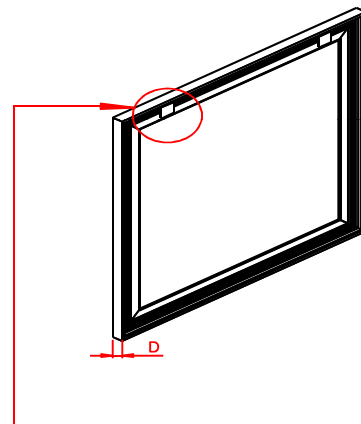

The listed measurements are for general reference only. Please contact Elite Screens to verify product design and dimensions before attempting to integrate its products with any structural or furniture modification. Although a manufacturer may offer product advice, it may be taken or disregarded at the integrator's discretion. Elite Screens will not be held responsible or be otherwise liable for faulty installations.

Note: Data Error be ±1"

Unit: mm