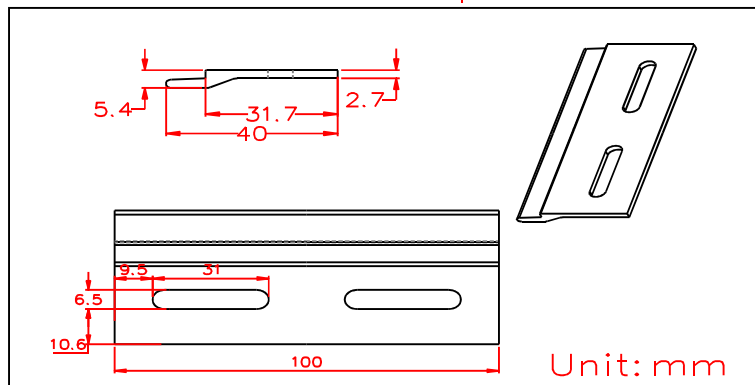

Peregrine HD 2 Dimensions Table

Unit: mm							
Model Number	Nominal Diagonal	Overall Length (A)	Viewable Width (A1)	Overall Height (B)	Viewable Height (B1)	Frame Width (C)	Frame Depth (D)
PGF100WH2	100"(16:9)	2394	2214	1425	1245	90	40
PGF106WH2	106"(16:9)	2530	2350	1500	1320	90	40
PGF110WH2	110"(16:9)	2620	2440	1555	1375	90	40
PGF120WH2	120"(16:9)	2840	2660	1675	1495	90	40
PGF135WH2	135"(16:9)	3170	2990	1860	1680	90	40
PGF150WH2	150"(16:9)	3500	3320	2048	1868	90	40
PGF165WH2	165"(16:9)	3832	3652	2235	2055	90	40
PGF180WH2	180"(16:9)	4166	3986	2420	2240	90	40
PGF200WH2	200"(16:9)	4610	4430	2670	2490	90	40
PGF96WH2-Wide	96"(2.35:1)	2424	2244	1135	955	90	40
PGF103WH2-Wide	103"(2.35:1)	2588	2408	1204	1024	90	40
PGF115WH2-Wide	115"(2.35:1)	2868	2688	1324	1144	90	40
PGF125WH2-Wide	125"(2.35:1)	3102	2922	1423	1243	90	40
PGF138WH2-Wide	138"(2.35:1)	3406	3226	1552	1372	90	40
PGF158WH2-Wide	158"(2.35:1)	3873	3693	1751	1571	90	40
PGF166WH2-Wide	166"(2.35:1)	4060	3880	1831	1651	90	40
PGF176WH2-Wide	176"(2.35:1)	4294	4114	1930	1750	90	40

The listed measurements are for general reference only. Please contact Elite Screens to verify product design and dimensions before attempting to integrate its products with any structural or furniture modification. Although a manufacturer may offer product advice, it may be taken or disregarded at the integrator's discretion. Elite Screens will not be held responsible or be otherwise liable for faulty installations.

Note: Data Error be ±1"

Unit: mm