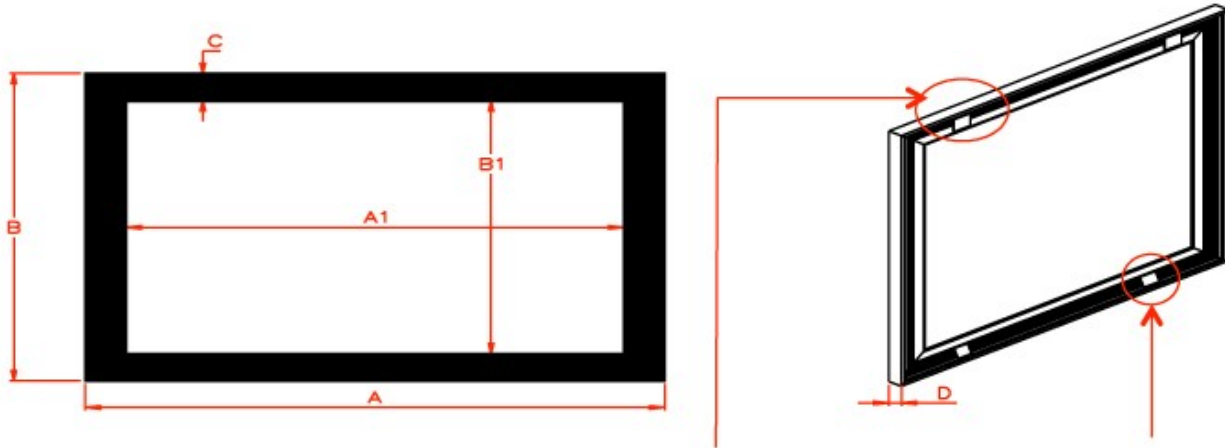

## DarkStar® Series Dimensions Table

Model Number	Nominal Diagonal	Overall Length (A)	View Width (A1)	Overall Height (B)	View Height (B1)	Frame Width (C)	Frame Height (D)
Unit: mm							
DS110H-F	2794	2618	2418	1560	1360	100	43
DS123H-F	3124	2840	2720	1730	1530	100	43
DS140C-F	3556	3384	3264	1560	1360	100	43
DS157C-F	3987	3792	3672	1730	1530	100	43
Unit: Inches							
DS110H-F	110.0	103.1	95.2	61.4	53.5	3.9	1.7
DS123H-F	123.0	111.8	107.1	68.1	60.2	3.9	1.7
DS140C-F	140.0	133.2	128.5	61.4	53.5	3.9	1.7
DS157C-F	157.0	149.3	144.6	68.1	60.2	3.9	1.7

Note: Data Error be  $\pm 1$ "

The listed measurements are for general reference only. Please contact EPV to verify product design and dimensions before attempting to integrate its products with any structural or furniture modification. Although a manufacturer may offer product advice, it may be taken or disregarded at the integrator's discretion. EPV will not be held responsible or be otherwise liable for faulty installations.