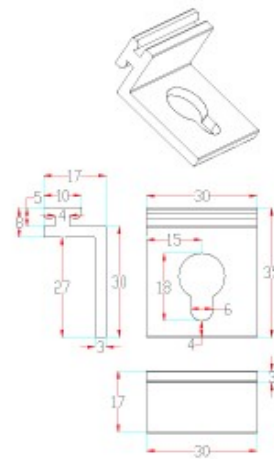

## DarkStar® Series Dimensions Table

Model Number	Nominal Diagonal	Overall Length (A)	View Width (A1)	Overall Height (B)	View Height (B1)	Frame Width (C)	Frame Height (D)
Unit: mm							
DS110H-F	2794	2618	2418	1560	1360	100	43
DS123H-F	3124	2840	2720	1730	1530	100	43
DS140C-F	3556	3384	3264	1560	1360	100	43
DS157C-F	3987	3792	3672	1730	1530	100	43
Unit: Inches							
DS110H-F	110.0	103.1	95.2	61.4	53.5	3.9	1.7
DS123H-F	123.0	111.8	107.1	68.1	60.2	3.9	1.7
DS140C-F	140.0	133.2	128.5	61.4	53.5	3.9	1.7
DS157C-F	157.0	149.3	144.6	68.1	60.2	3.9	1.7

Note: Data Error be  $\pm 1$ "

The listed measurements are for general reference only. Please contact EPV to verify product design and dimensions before attempting to integrate its products with any structural or furniture modification. Although a manufacturer may offer product advice, it may be taken or disregarded at the integrator's discretion. EPV will not be held responsible or be otherwise liable for faulty installations.

unit:mm

unit:mm