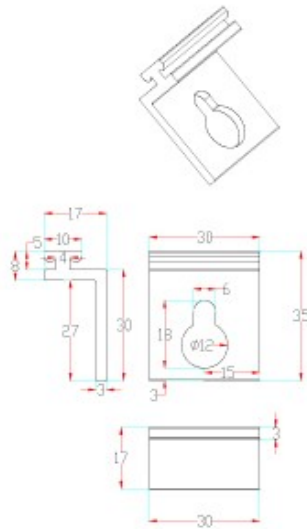

## DarkStar® Series Dimensions Table

Model Number	Nominal Diagonal	Overall Length (A)	View Width (A1)	Overall Height (B)	View Height (B1)	Frame Width (C)	Frame Height (D)
Unit: mm							
DS110H-F	2794	2618	2418	1560	1360	100	43
DS123H-F	3124	2840	2720	1730	1530	100	43
DS140C-F	3556	3384	3264	1560	1360	100	43
DS157C-F	3987	3792	3672	1730	1530	100	43
Unit: Inches							
DS110H-F	110.0	103.1	95.2	61.4	53.5	3.9	1.7
DS123H-F	123.0	111.8	107.1	68.1	60.2	3.9	1.7
DS140C-F	140.0	133.2	128.5	61.4	53.5	3.9	1.7
DS157C-F	157.0	149.3	144.6	68.1	60.2	3.9	1.7

Note: Data Error be  $\pm 1$ "

The listed measurements are for general reference only. Please contact EPV to verify product design and dimensions before attempting to integrate its products with any structural or furniture modification. Although a manufacturer may offer product advice, it may be taken or disregarded at the integrator's discretion. EPV will not be held responsible or be otherwise liable for faulty installations.

unit:mm

unit:mm