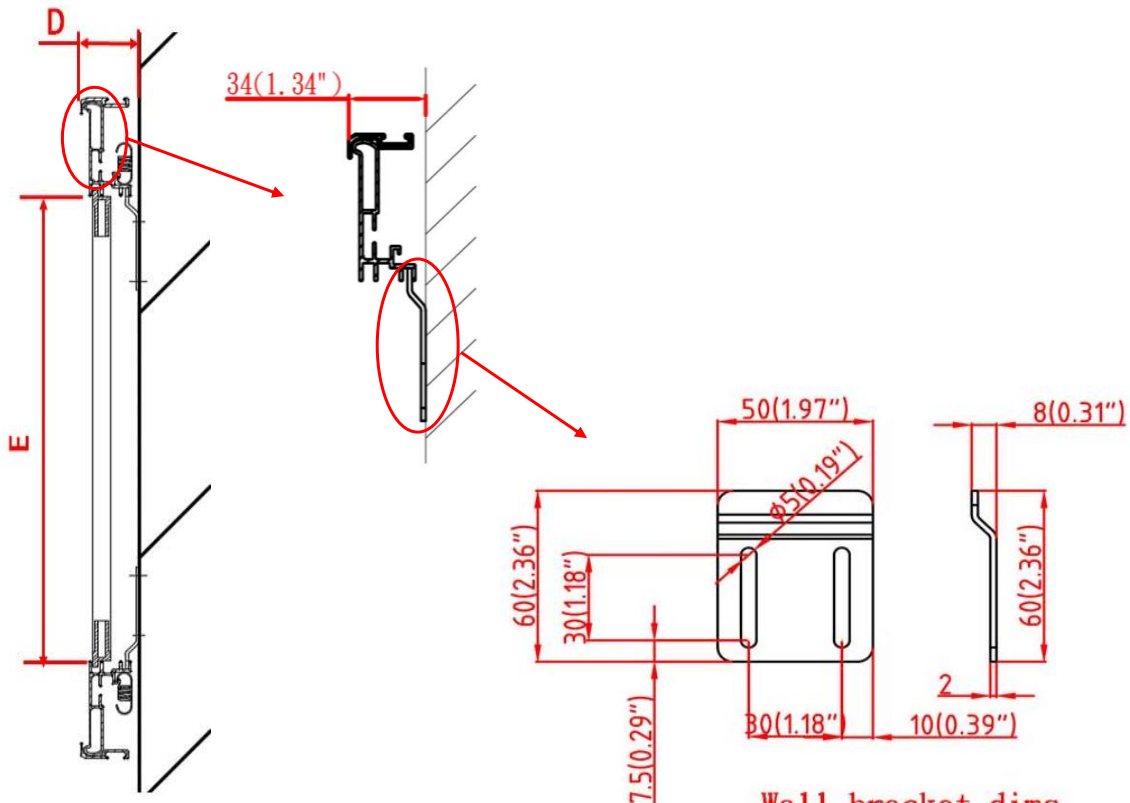

## Dark Star® 17 eFinity Dimensions Table

Model Number	Nominal Diagonal	Screen Material	Gain	Overall Width (A)	Viewable Width (A1)	Overall Height (B)	Viewable Height (B1)	Frame Width (C)	Frame Thickness (D)	Center support bar Length (E)	Packing Dimensions (LxWxH)			Net Weight	Gross Weight
<i>Unit: inch</i>												<i>lbs</i>	<i>lbs</i>		
EF123H-DS17	123"(16:9)	DarStar® 17	1.75	107.4	106.6	60.8	60.0	0.4	1.3	56.3	68.9	11.0	7.9	26.5	37.0
<i>Unit: mm</i>												<i>kgs</i>	<i>kgs</i>		
EF123H-DS17	123"(16:9)	DarStar® 17	1.75	2728	2708	1544	1524	9	34	1430	1750	280	200	12.1	16.8

**Note: Data error may be +/- 1"**

*The listed measurements are for general reference only. Please contact EPV Screens to verify product design and dimensions before attempting to integrate its products with any structural or furniture modification. Although a manufacturer may offer product advice, it may be taken or disregarded at the integrator's discretion. EPV Screens will not be held responsible or be otherwise liable for faulty installations*

**Wall bracket dims  
Unit:mm/inches**