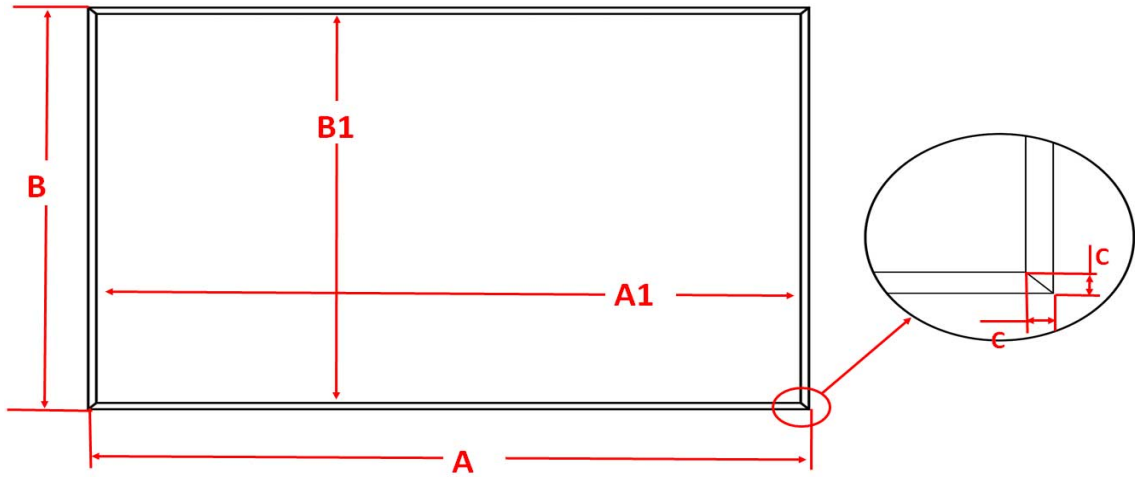

## Dark Star® 17 eFinity Dimensions Table

Model Number	Nominal Diagonal	Screen Material	Gain	Overall Width (A)	Viewable Width (A1)	Overall Height (B)	Viewable Height (B1)	Frame Width (C)	Frame Thickness (D)	Center support bar Length (E)	Packing Dimensions (LxWxH)			Net Weight	Gross Weight
<i>Unit: inch</i>												<i>lbs</i>	<i>lbs</i>		
EF123H-DS17	123"(16:9)	DarStar® 17	1.75	107.4	106.6	60.8	60.0	0.4	1.3	56.3	68.9	11.0	7.9	26.5	37.0
<i>Unit: mm</i>												<i>kgs</i>	<i>kgs</i>		
EF123H-DS17	123"(16:9)	DarStar® 17	1.75	2728	2708	1544	1524	9	34	1430	1750	280	200	12.1	16.8

**Note: Data error may be +/- 1"**

*The listed measurements are for general reference only. Please contact EPV Screens to verify product design and dimensions before attempting to integrate its products with any structural or furniture modification. Although a manufacturer may offer product advice, it may be taken or disregarded at the integrator's discretion. EPV Screens will not be held responsible or be otherwise liable for faulty installations*

**Wall bracket dims  
Unit:mm/inches**