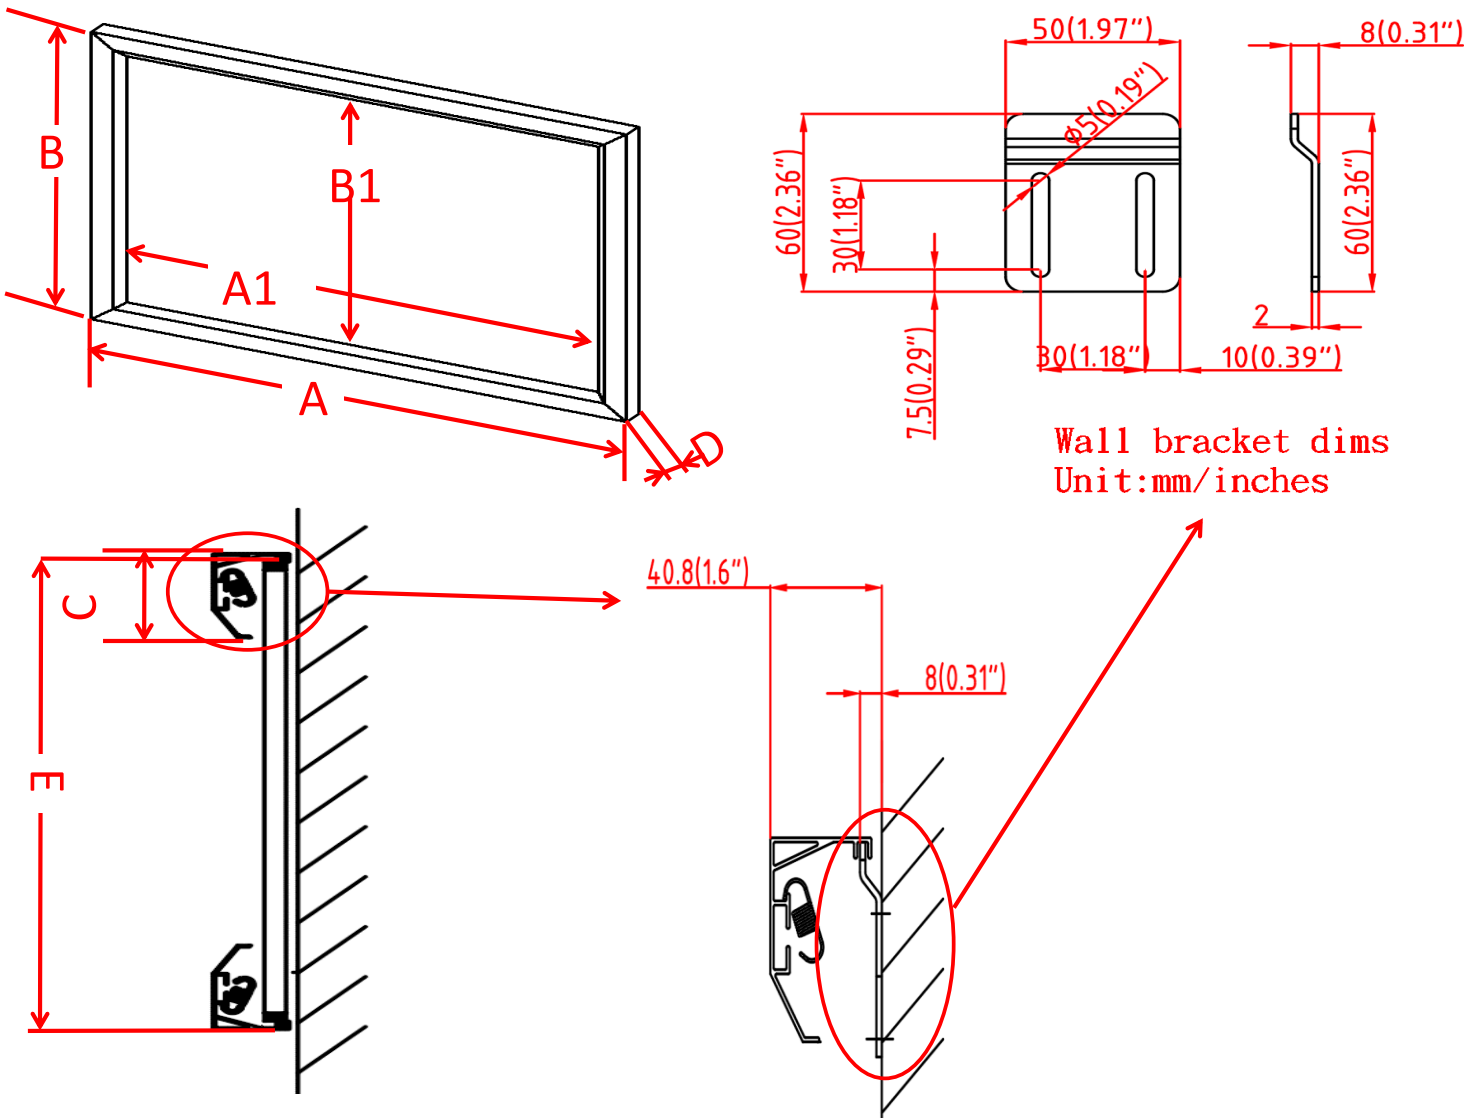

Prime Vision ISF Dimensions Table - M Type

Model Number	Nominal Diagonal	Aspect Ratio	Screen Material	Gain	Overall Width (A)	Viewable Width (A1)	Overall Height (B)	Viewable Height (B1)	Frame Width (C)	Frame Height (D)	Center Support Bar Length (E)	Packaging Dims (LxWxH)			Net Weight	Gross Weight
<i>Unit: inch</i>												<i>Lbs</i>		<i>Lbs</i>		
SE110H3-ISF	110"	16:9	ChromaWhite	1.25	100.4	95.9	58.4	53.9	2.2	1.5	58.1	66.5	15.0	8.9	19.4	30.6
SE120H3-ISF	120"	16:9	ChromaWhite	1.25	109.1	104.6	63.3	58.8	2.2	1.5	63.0	66.5	15.0	8.9	24.4	34.8
SE135H3-ISF	135"	16:9	ChromaWhite	1.25	122.1	117.6	70.7	66.2	2.2	1.5	70.3	81.9	15.0	8.9	28.4	36.7
SE150H3-ISF	150"	16:9	ChromaWhite	1.25	135.2	130.7	78.0	73.5	2.2	1.5	77.6	81.9	15.0	8.9	30.1	37.6
SE165H3-ISF	165"	16:9	ChromaWhite	1.25	148.3	143.8	85.4	80.9	2.2	1.5	85.0	89.8	15.0	8.9	33.0	46.6
SE180H3-ISF	180"	16:9	ChromaWhite	1.25	161.3	156.9	92.7	88.2	2.2	1.5	92.3	89.8	15.0	8.9	37.0	54.2
<i>Unit: mm</i>												<i>Kgs</i>		<i>Kgs</i>		
SE110H3-ISF	110"	16:9	ChromaWhite	1.25	2549	2435	1484	1370	57	37	1475	1690	380	225	8.8	13.9
SE120H3-ISF	120"	16:9	ChromaWhite	1.25	2770	2656	1608	1494	57	37	1599	1690	380	225	11.1	15.8
SE135H3-ISF	135"	16:9	ChromaWhite	1.25	3102	2988	1795	1681	57	37	1786	2080	380	225	12.9	16.7
SE150H3-ISF	150"	16:9	ChromaWhite	1.25	3434	3320	1981	1867	57	37	1972	2080	380	225	13.7	17.1
SE165H3-ISF	165"	16:9	ChromaWhite	1.25	3766	3652	2168	2054	57	37	2158	2280	380	225	15.0	21.2
SE180H3-ISF	180"	16:9	ChromaWhite	1.25	4098	3984	2355	2241	57	37	2345	2280	380	225	16.8	24.6

Note: Data Error be ±1"

The listed measurements are for general reference only. Please contact EPV Screens to verify product design and dimensions before attempting to integrate its products with any structural or furniture modification. Although a manufacturer may offer product advice, it may be taken or disregarded at the integrator's discretion. EPV Screens will not be held responsible or be otherwise liable for faulty installations.